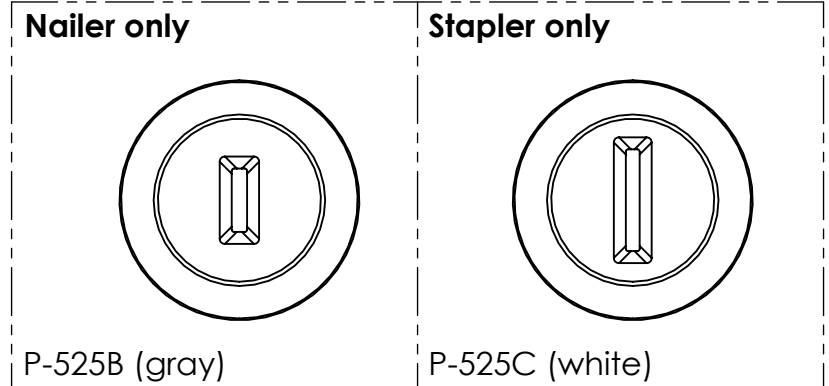

P-995M (Maintenance Kit)

for P245 (nailer or stapler)

Scale 1:1