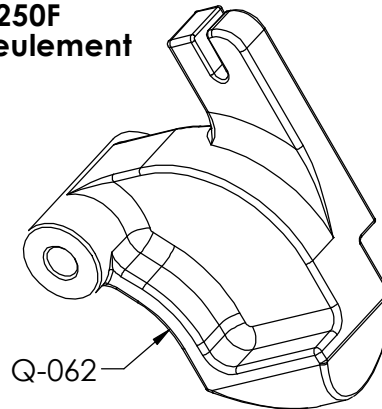

P-562

P250F
seulement

Q-062

P-601, P-606, P-618
Déjà assemblé avec
P-643V à l'intérieur