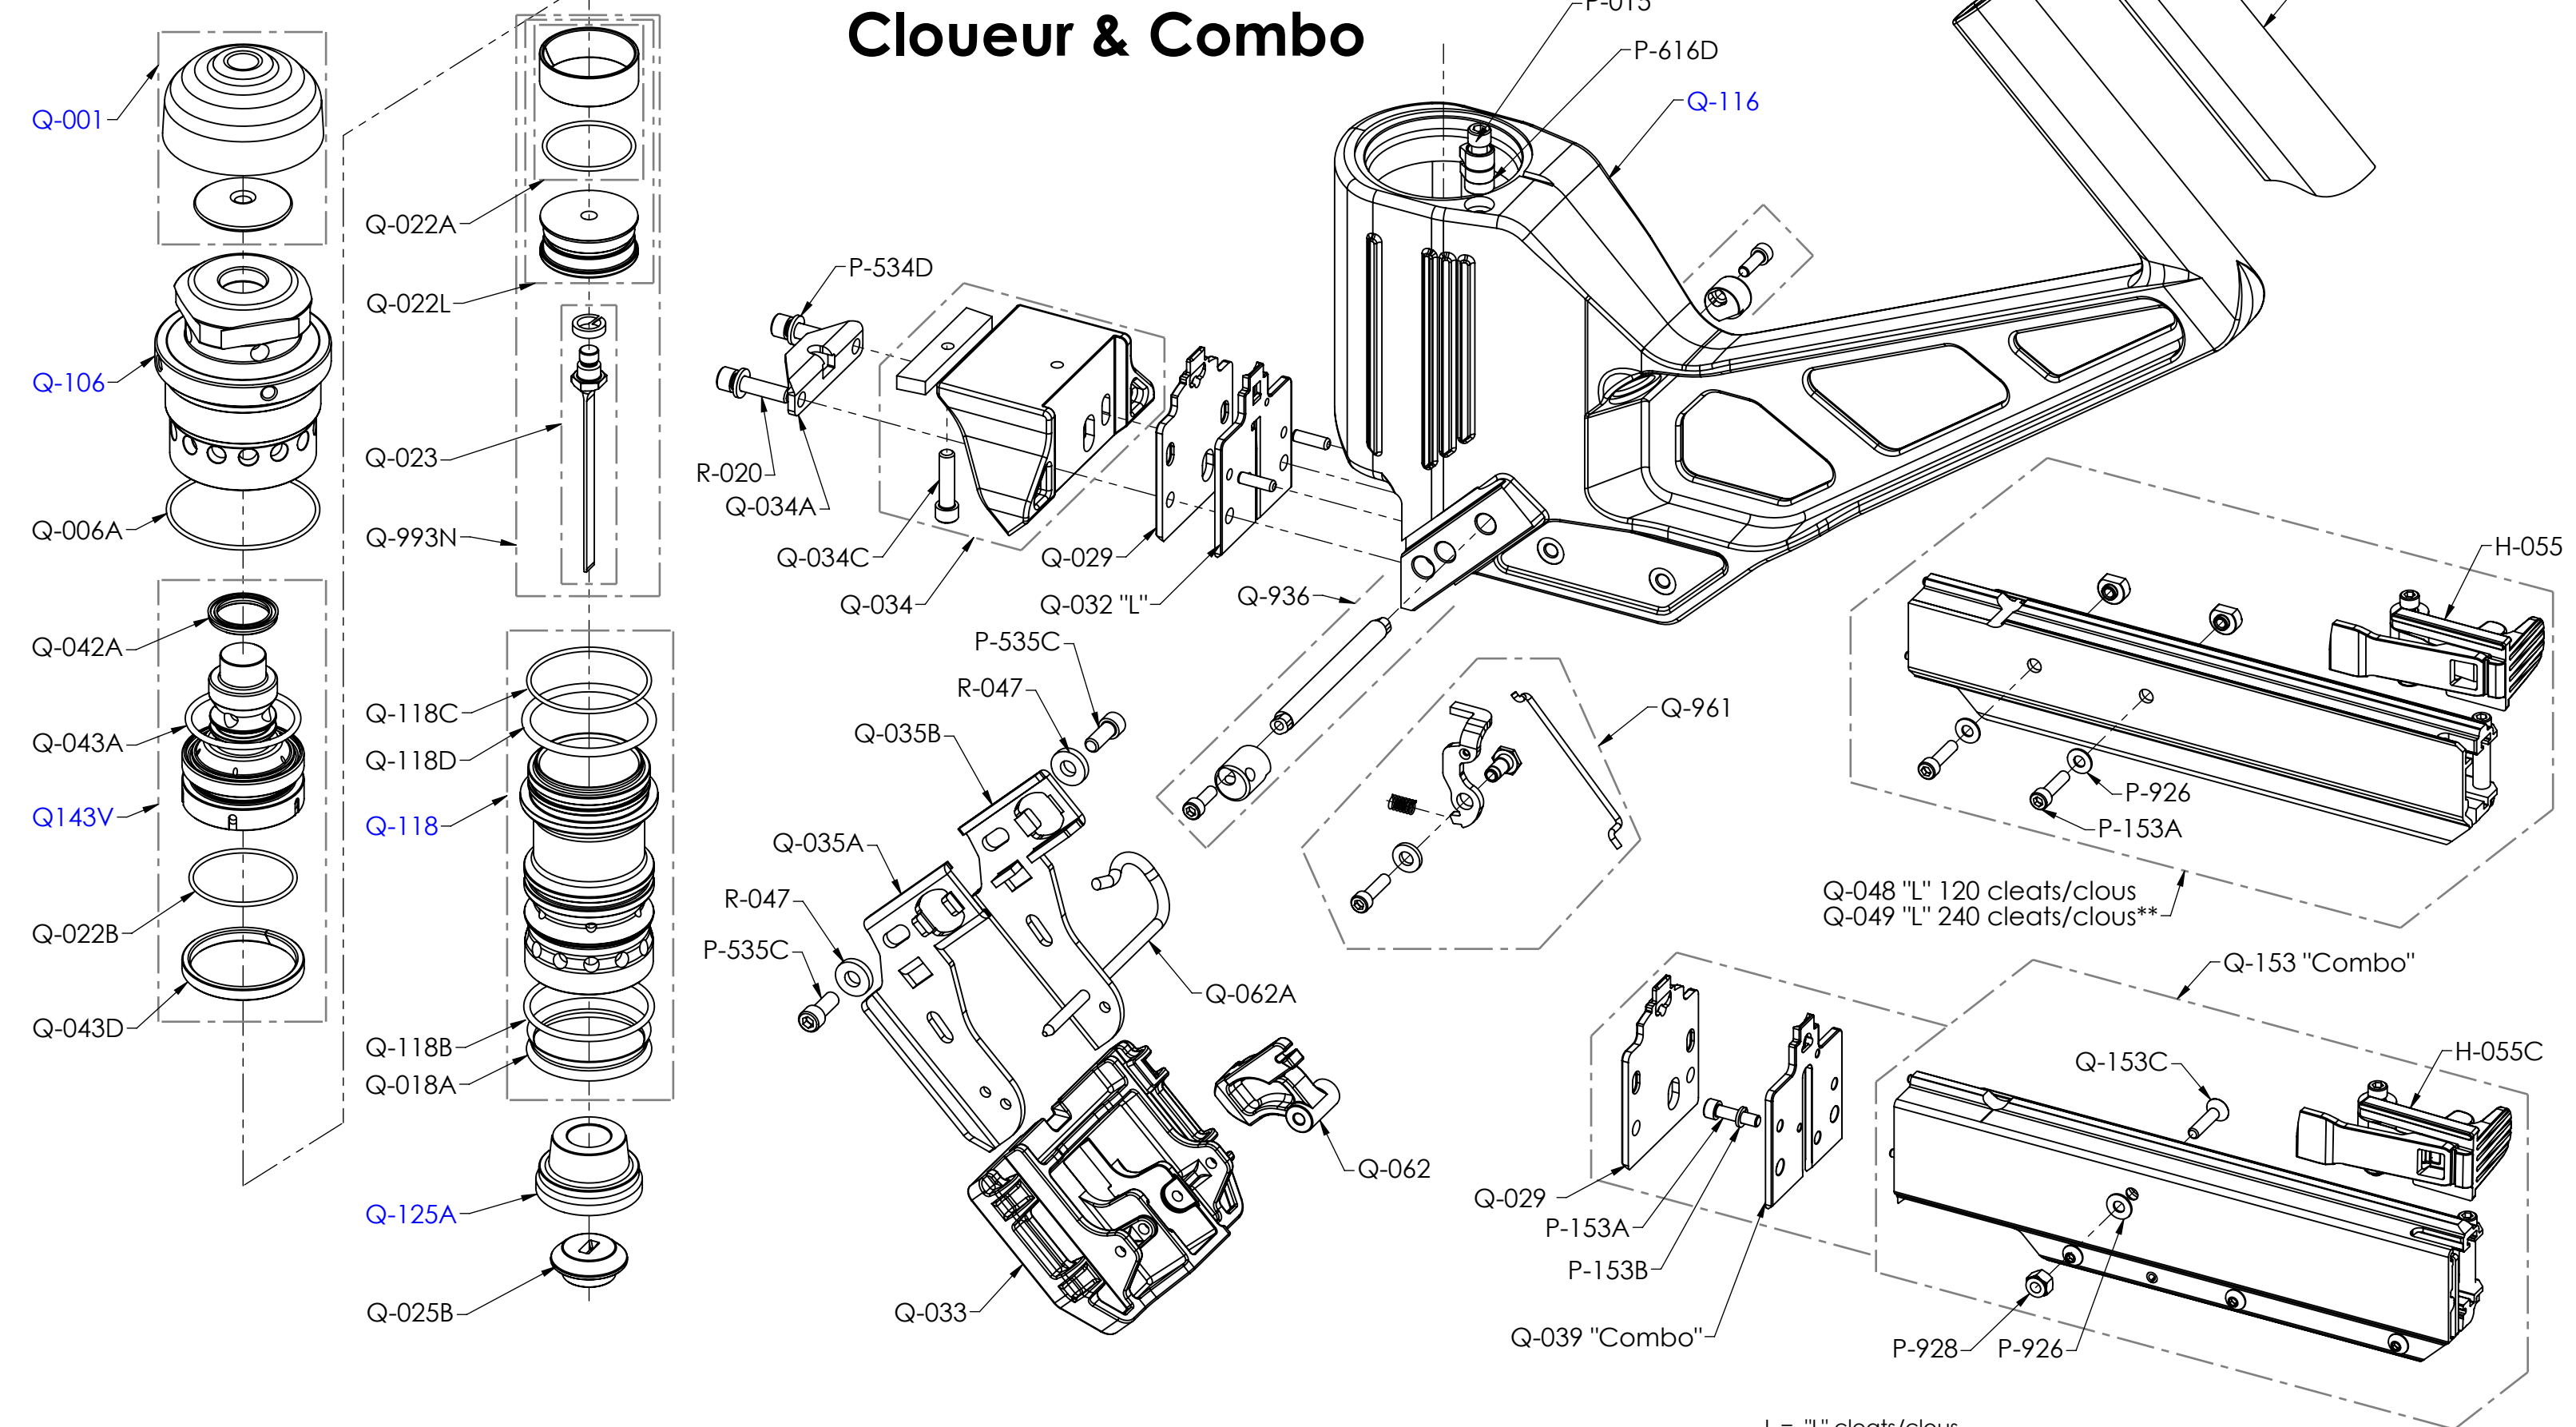

# Q550A

## Cloueur & Combo

\*\*gym version

L = "L" cleats/clous  
 S = staples/agrales  
 Combo = "L"&"S"

Parts list at / Liste de pièces  
<http://support.primatech.ca>