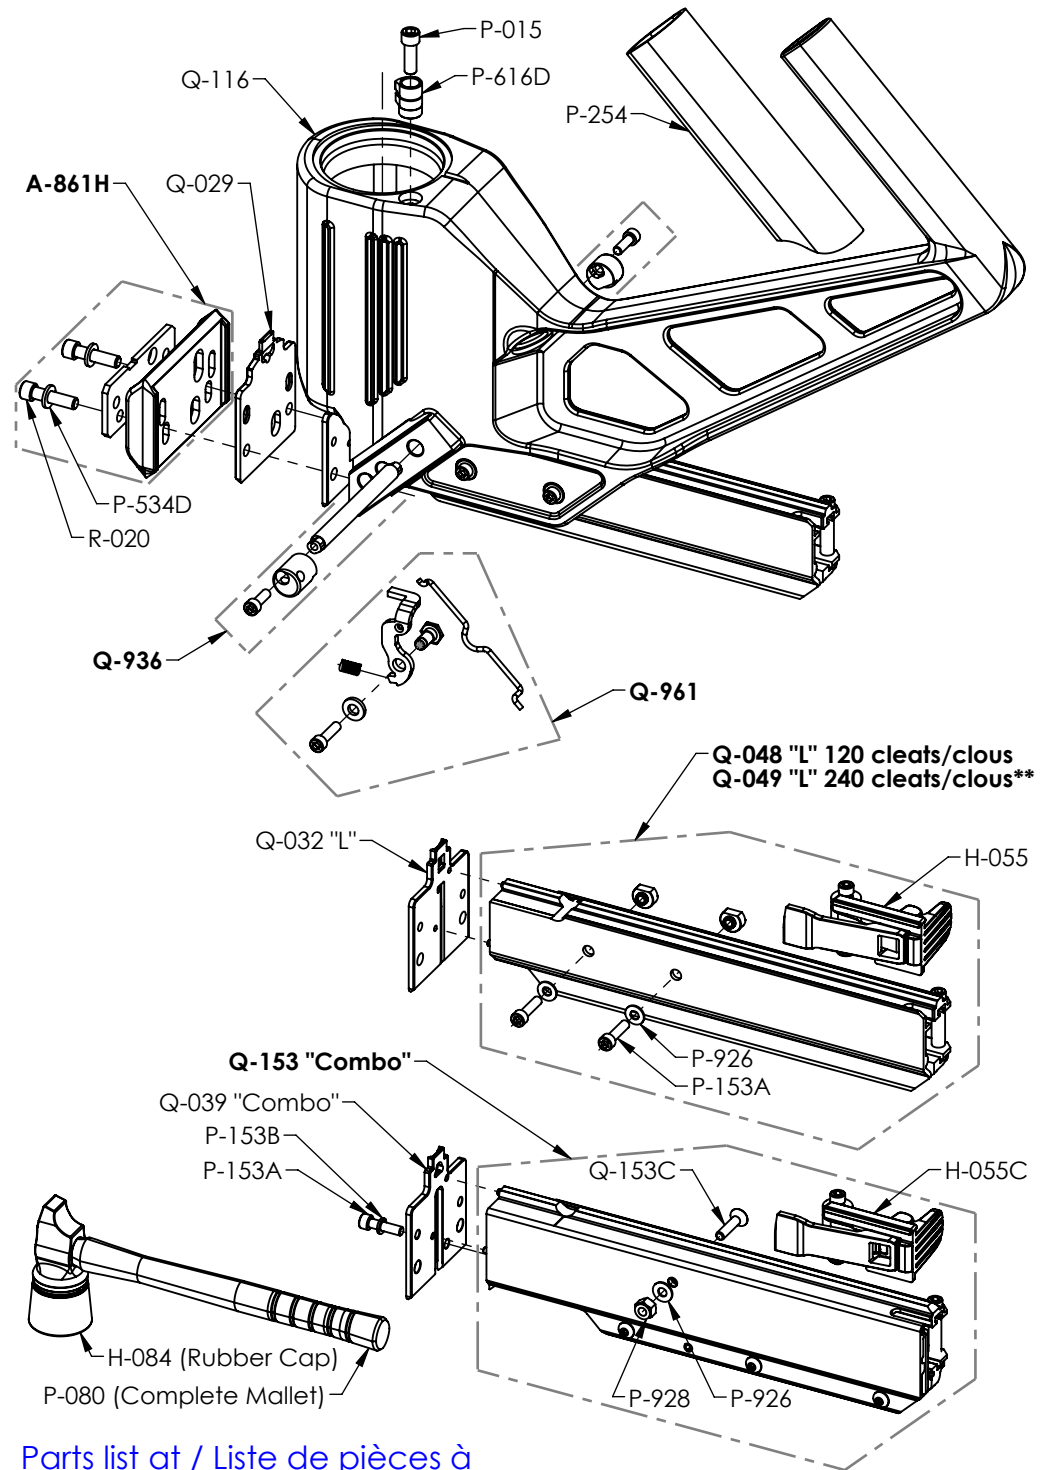

## Nailer & Combo Cloueur & Combo

A-800\*\*

OPTION

L = "L" cleats/clous  
Combo = "L" & "S"

\*\*gym version

Parts list at / Liste de pièces à  
<https://support.primatech.ca>