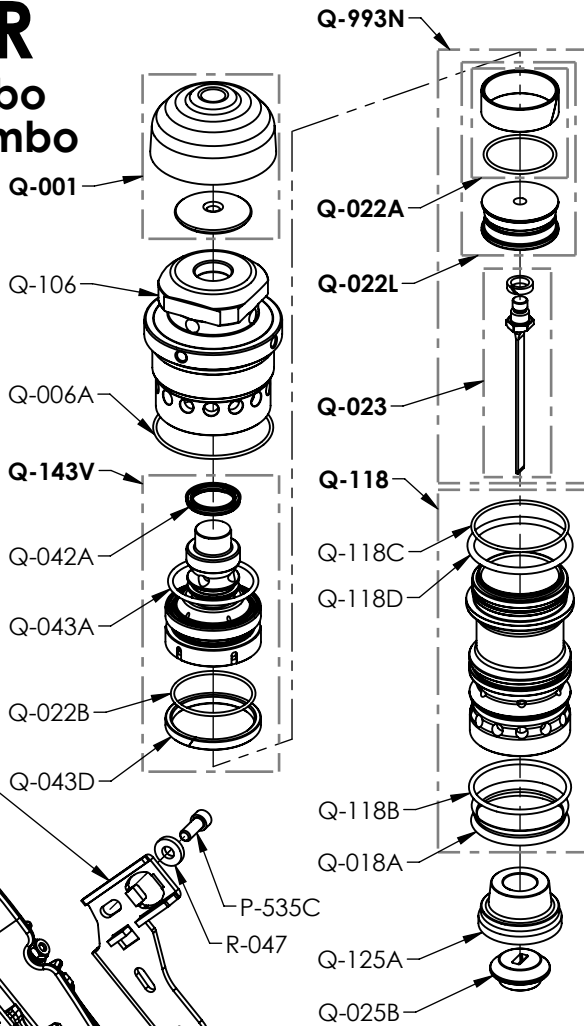

# Q550AR

## Nailer & Combo Cloueur & Combo

A-800\*\*

OPTION

L = "L" cleats/clous  
Combo = "L" & "S"

\*\*gym version

Parts list at / Liste de pièces à  
<https://support.primatech.ca>