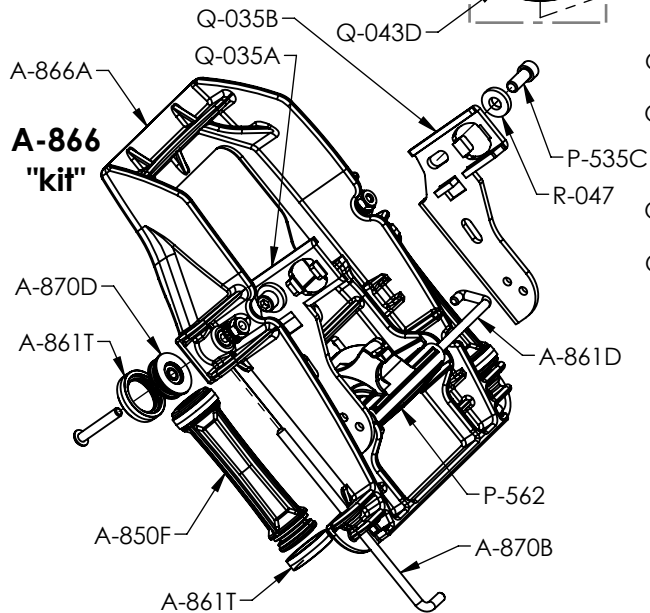

# Q550AR

## Nailer & Combo Cloueur & Combo

A-800\*\*

OPTION

L = "L" cleats/clous  
Combo = "L" & "S"

\*\*gym version

Parts list at / Liste de pièces à  
<https://support.primatech.ca>