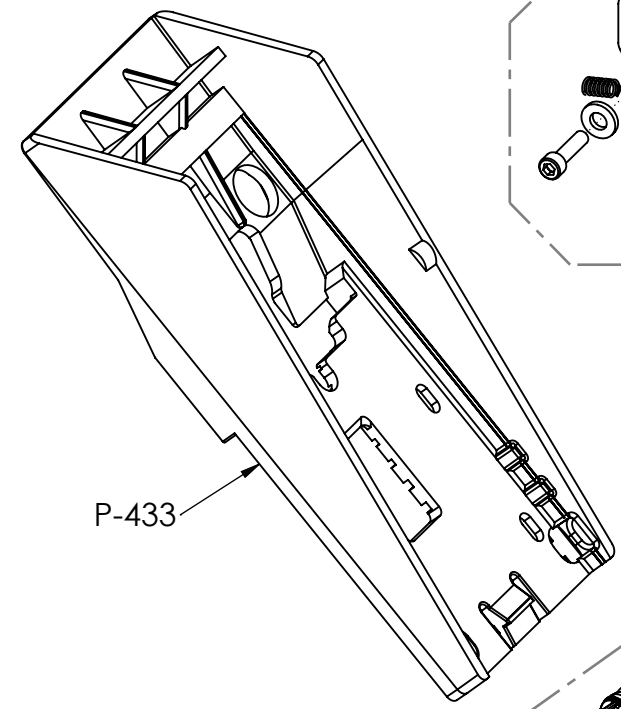

P250F

Nailer & Stapler Cloueur & agrafeuse

** L = "L" cleats/clous
S = staples/agrafes
T = "T" cleats/clous

Parts list at /Liste de pièces
<http://support.primatech.ca>