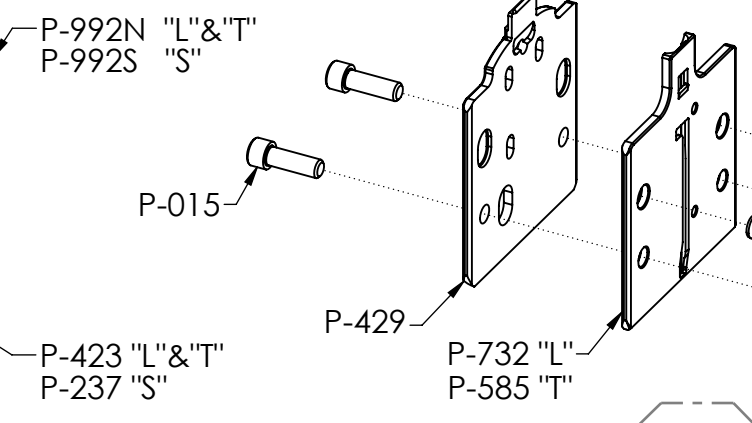

P250F

Nailer & Stapler Cloueur & agrafeuse

** L = "L" cleats/clous
S = staples/agrafes
T = "T" cleats/clous

Parts list at /Liste de pièces
<http://support.primatech.ca>