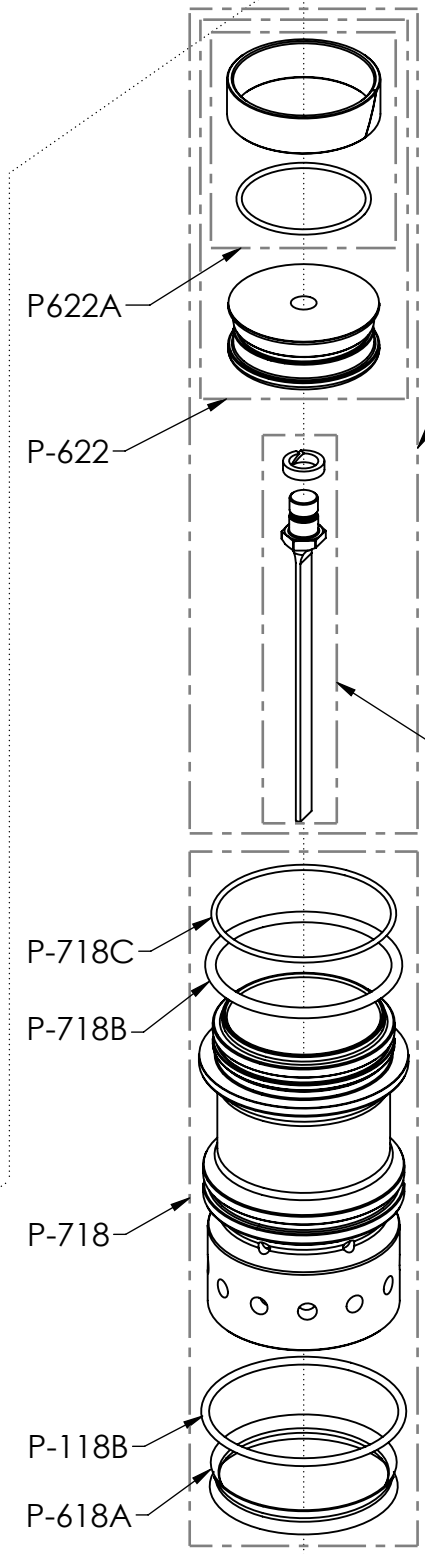

P250F

Nailer & Stapler Cloueur & agrafeuse

** L = "L" cleats/clous
S = staples/agrafes
T = "T" cleats/clous

Parts list at /Liste de pièces
<http://support.primatech.ca>