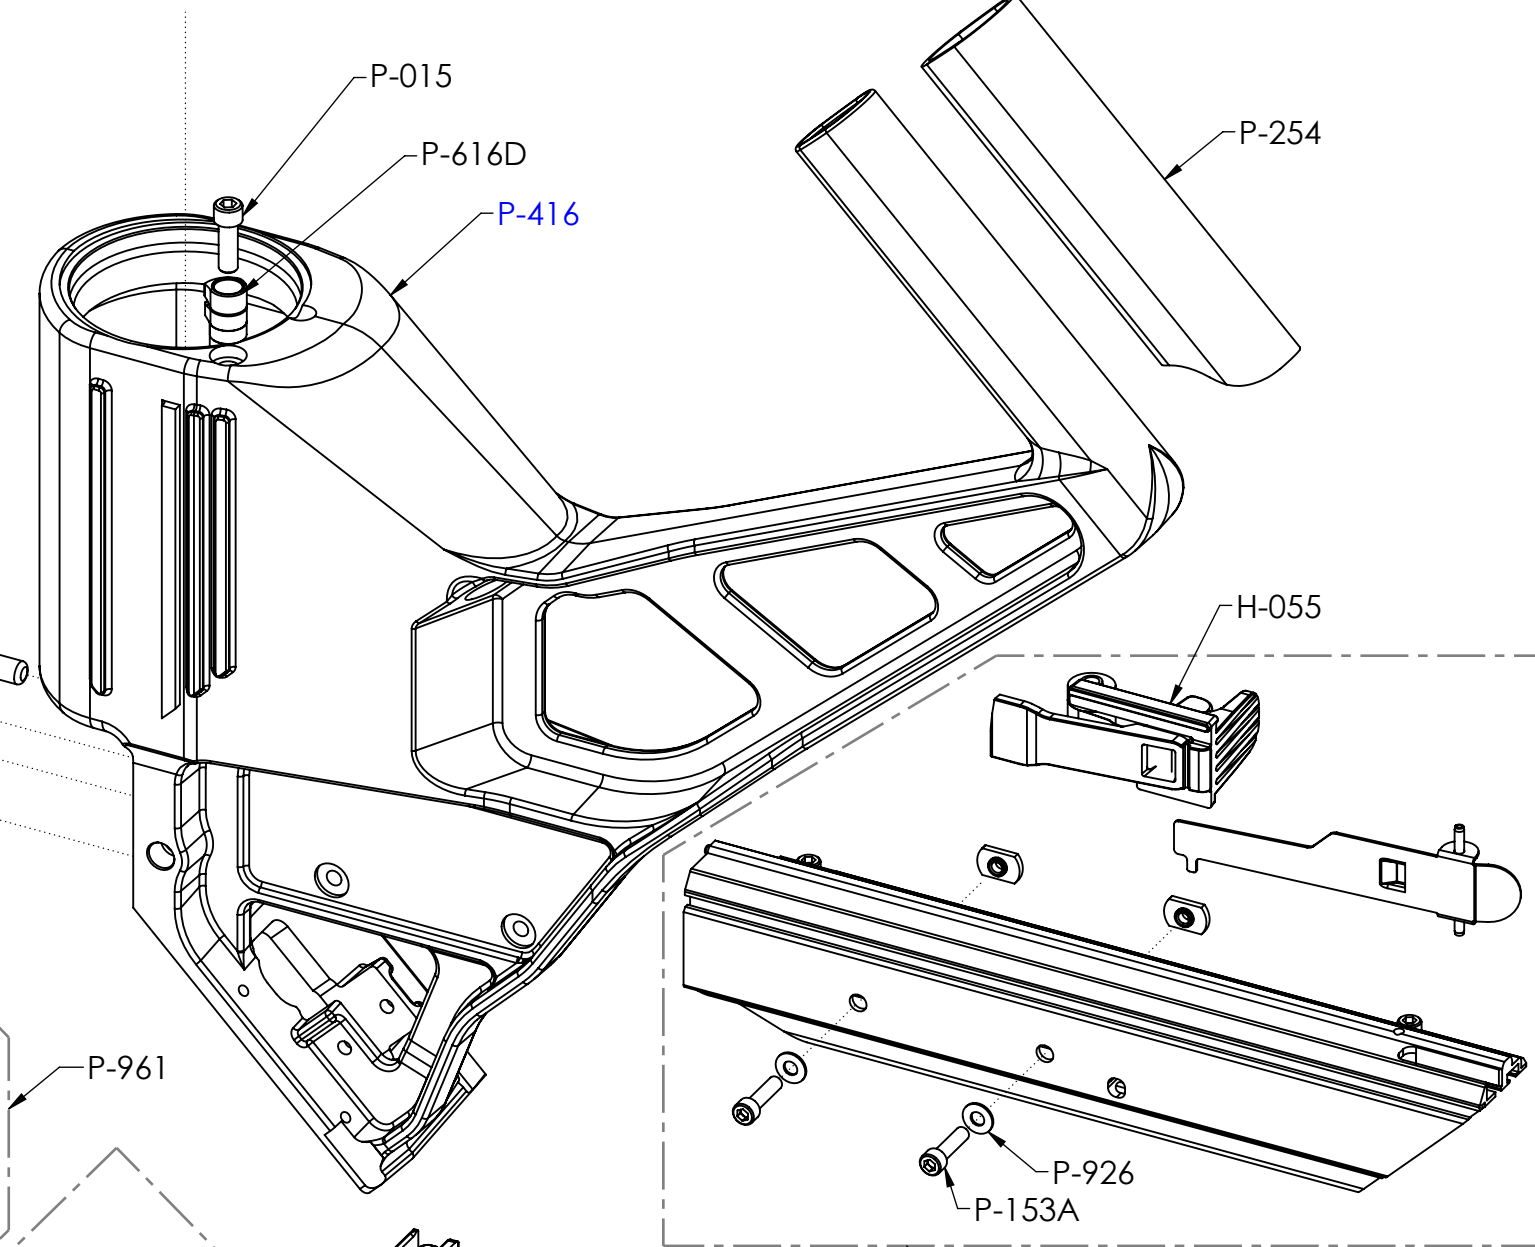

P250F

Nailer & Stapler Cloueur & agrafeuse

** L = "L" cleats/clous
S = staples/agrafes
T = "T" cleats/clous

Parts list at /Liste de pièces
<http://support.primatech.ca>