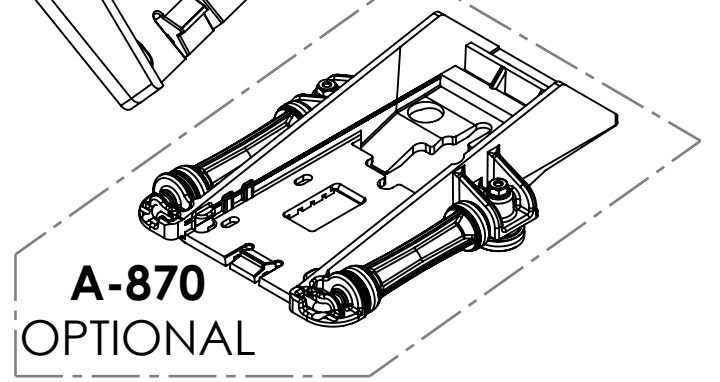

P250F

Nailer & Stapler Cloueur & agrafeuse

** L = "L" cleats/clous
S = staples/agrafes
T = "T" cleats/clous

Parts list at /Liste de pièces
<http://support.primatech.ca>