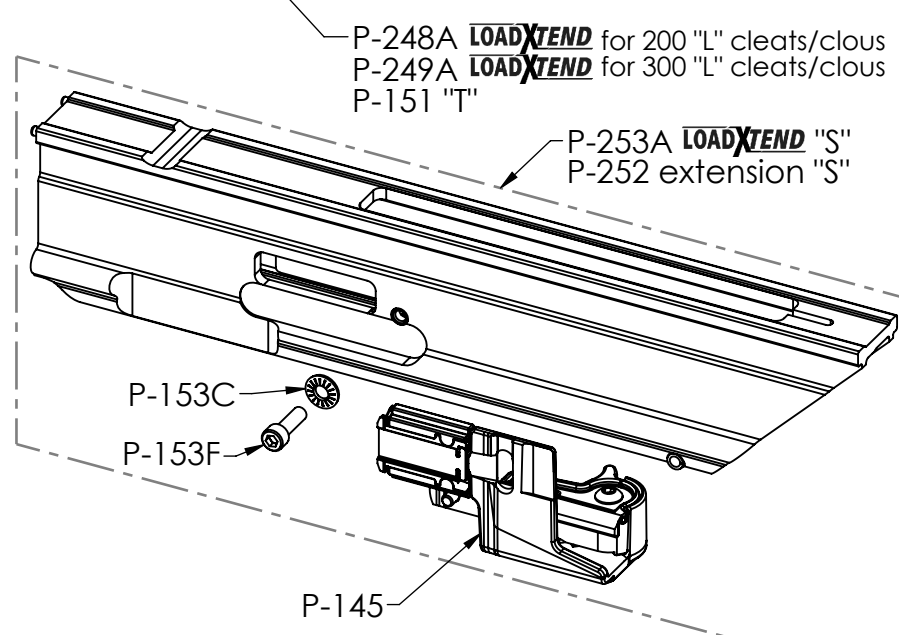

P250F

Nailer & Stapler Cloueur & agrafeuse

** L = "L" cleats/clous
S = staples/agrafes
T = "T" cleats/clous

Parts list at /Liste de pièces
<http://support.primatech.ca>