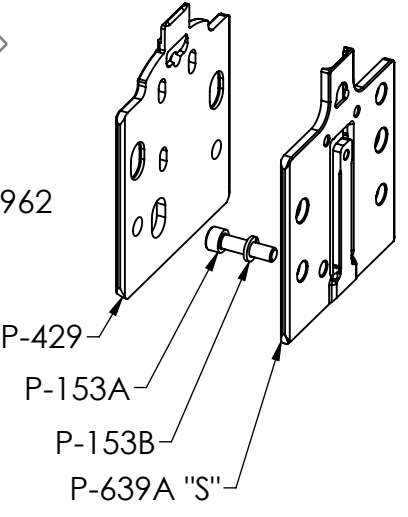

P250F

Nailer & Stapler Cloueur & agrafeuse

** L = "L" cleats/clous
S = staples/agrafes
T = "T" cleats/clous

Parts list at /Liste de pièces
<http://support.primatech.ca>